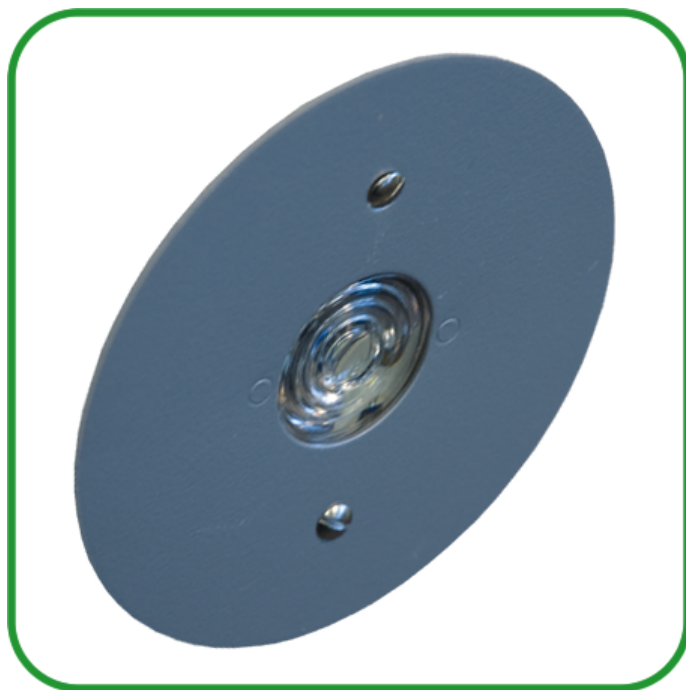

## EL-DL9 Addressable Down Light

### Features

- ▶ Complies with BS5266 for open areas
- ▶ LED technology
- ▶ Integral power pack
- ▶ Flush fit
- ▶ For ceiling heights up to 9m

### Description

The EL-DL9 is a LED downlighter/route light for use on the FIREscape system. Compatible with the EL-2 Control Panel, the unit has been specifically designed for high ceilings to a maximum of 9 metres.

| Specification           |                              |
|-------------------------|------------------------------|
| Installation height (m) | 9 (max)                      |
| Fitting method          | Flush mounting               |
| Material                | Varnished aluminium          |
| Dimensions (mm)         | 103Ø x 20H (2mm when fitted) |